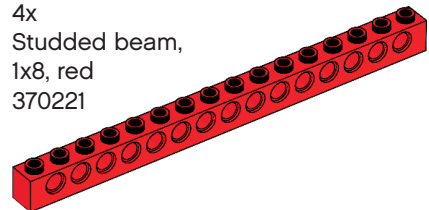

2x
Tile, 1x2, yellow
306924

4x
Plate, 1x6, white
366601

4x
Studded beam, 1x2, red
370021

4x
Tile, 1x4, yellow
243124

4x
Plate, 1x8, white
346001

4x
Studded beam, 1x4, red
370121

2x
Tube, 2-module, yellow
4526983

2x
Plate with holes, 2x4, white
370901

4x
Studded beam, 1x6, red
389421

2x
Angular block
with crosshole, yellow
4107800

6x
Plate with holes, 2x6, white
4527947

4x
Studded beam,
1x8, red
370221

2x
Cross block, 2-module, yellow
4173666

4x
Plate, 2x2, green
302228

6x
Studded beam, 1x16, red
370321

1x
Minifigure, cap, orange
4583147

2x
Gear, 24-tooth, dark grey
4514558

2x
Connector peg
with friction, 3-module, blue
4514553

2x
Minifigure, head, yellow
4651441