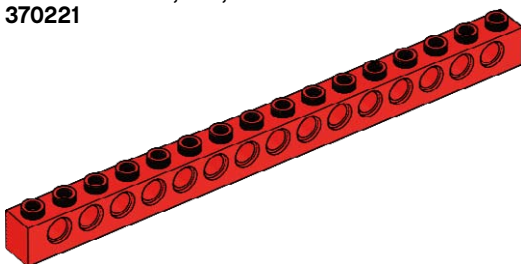

LEGO® Element Survey for 9580

2x
Brick, 2x2, red
300321

6x
Studded beam, 1x2, red
370021

2x
Roof brick, 2x2/45°, inverted, red
366021

2x
Brick, 2x4, red
300121

2x
Hinge, 1x2, red
4173322

2x
Roof brick, 1x2/45°, inverted, red
366521

2x
Brick, 2x6, red
4181138

2x
Brick, 1x6 curved, red
4160390

2x
Beam with plate, 2-module, red
4207715

2x
Brick, 1x4, red
301021

2x
Roof brick, 2x2/45°, red
303921

1x
Turntable, 2x2, red
368021 + 4540203

2x
Studded beam, 1x6, red
389421

2x
Roof brick, 1x2/45°, red
4121934

2x
Skid plate, red
4278275

2x
Studded beam, 1x8, red
370221

4x
Brick, 1x2 with connector peg,
dark grey
4211087

2x
Studded beam, 1x16, red
370321

4x
Studded beam, 1x2 with crosshole,
dark grey
4210935

2x
Brick, 2x2, yellow
300324

2x
Roof brick, 2x3/25°, yellow
329824

4x
Plate with holes, 2x6, white
4527947

2x
Brick, 2x4, yellow
300124

2x
Roof brick, 1x3/25°, yellow
428624

4x
Plate with holes, 2x8, white
4527945