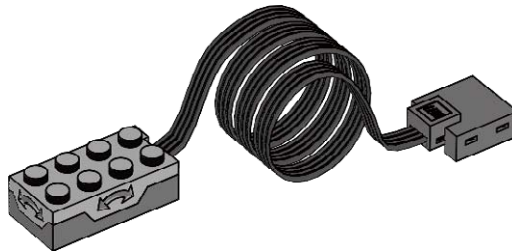

2x
Axle, 8-module, black
370726

4x
Brick, 1x1 with eye, white
4140002

1x
Brick, 8x16, dark grey
4217133

2x
Tire, 30, 4x4, black
281526

2x
Hub, 24x4, lime green
4494219

2x
Belt, 33mm, yellow
4544151

1x
Gear block, transparent
4142824

1x
String, 30-module with knobs, black
4528334

1x
Motion Sensor, grey
4535734

1x
Tilt Sensor, grey
4535729

1x
Motor, grey
4506083

1x
LEGO® USB Hub, grey
4535710