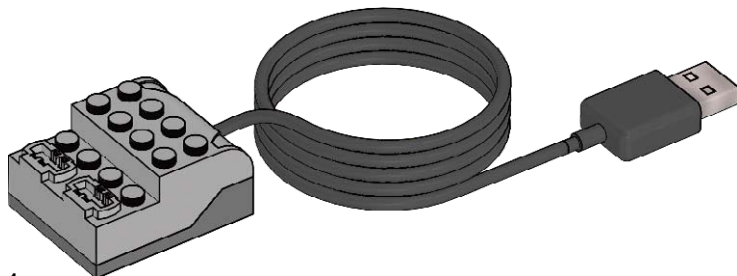

1x
String, 30-module with knobs, black
4528334

1x
Motion Sensor, grey
4535734

1x
Tilt Sensor, grey
4535729

1x
Motor, grey
4506083

1x
LEGO® USB Hub, grey
4535710