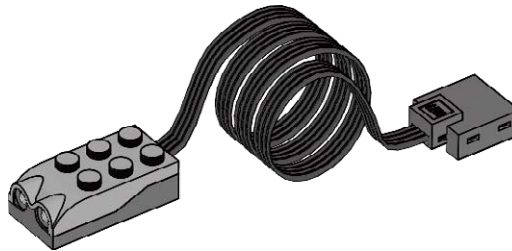

2x
Axle, 8-module, black
370726

4x
Brick, 1x1 with eye, white
4140002

1x
Brick, 8x16, dark grey
4217133

2x
Tire, 30, 4x4, black
281526

2x
Hub, 24x4, lime green
4494219

2x
Belt, 33mm, yellow
4544151

1x
Gear block, transparent
4142824

1x
String, 30-module with knobs, black
4528334

1x
Motion Sensor, grey
4535734

1x
Tilt Sensor, grey
4535729

1x
Motor, grey
4506083

1x
LEGO® USB Hub, grey
4535710