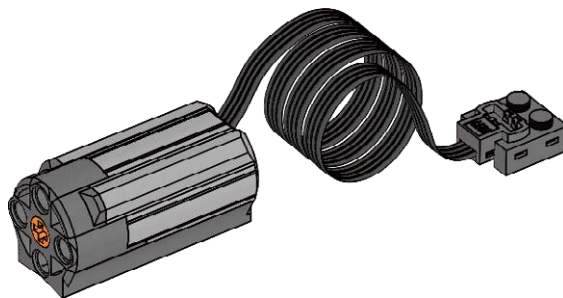

1x
String, 30-module with knobs, black
4528334

1x
Motion Sensor, grey
4535734

1x
Tilt Sensor, grey
4535729

1x
Motor, grey
4506083

1x
LEGO® USB Hub, grey
4535710